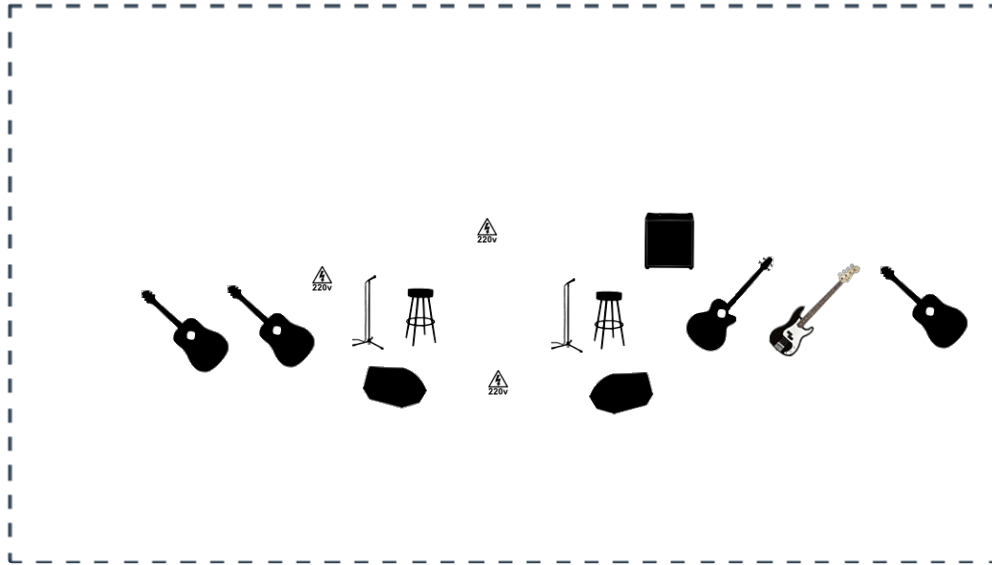

Schwenk & Litzka

Planning to organize a show? [Click here](#) for a quick quotation based on your tech rider.

Scenario size: 5 x 3

Channels List

#	Instrument	Microphone	Effects (optional)	Artista	Comments
#1	Acoustic guitar	DI - Línea		Stephan	Ovation Celebrity
#2	Acoustic guitar	DI - Línea		Stephan	Guild D150-CE Akustik-Gitarre
#3	Acoustic guitar	DI - Línea		Jürgen	Yamaha Akustik-Gitarre
#4	Acoustic Bass	DI - Línea		Jürgen	Fender Akustik-Bass
#5	Bass	DI - Línea		Jürgen	Fender Jazz Bass
#6	Vocals	Shure SM58		Jürgen	
#7	Vocals	Sennheiser E906		Stephan	Sennheiser E945